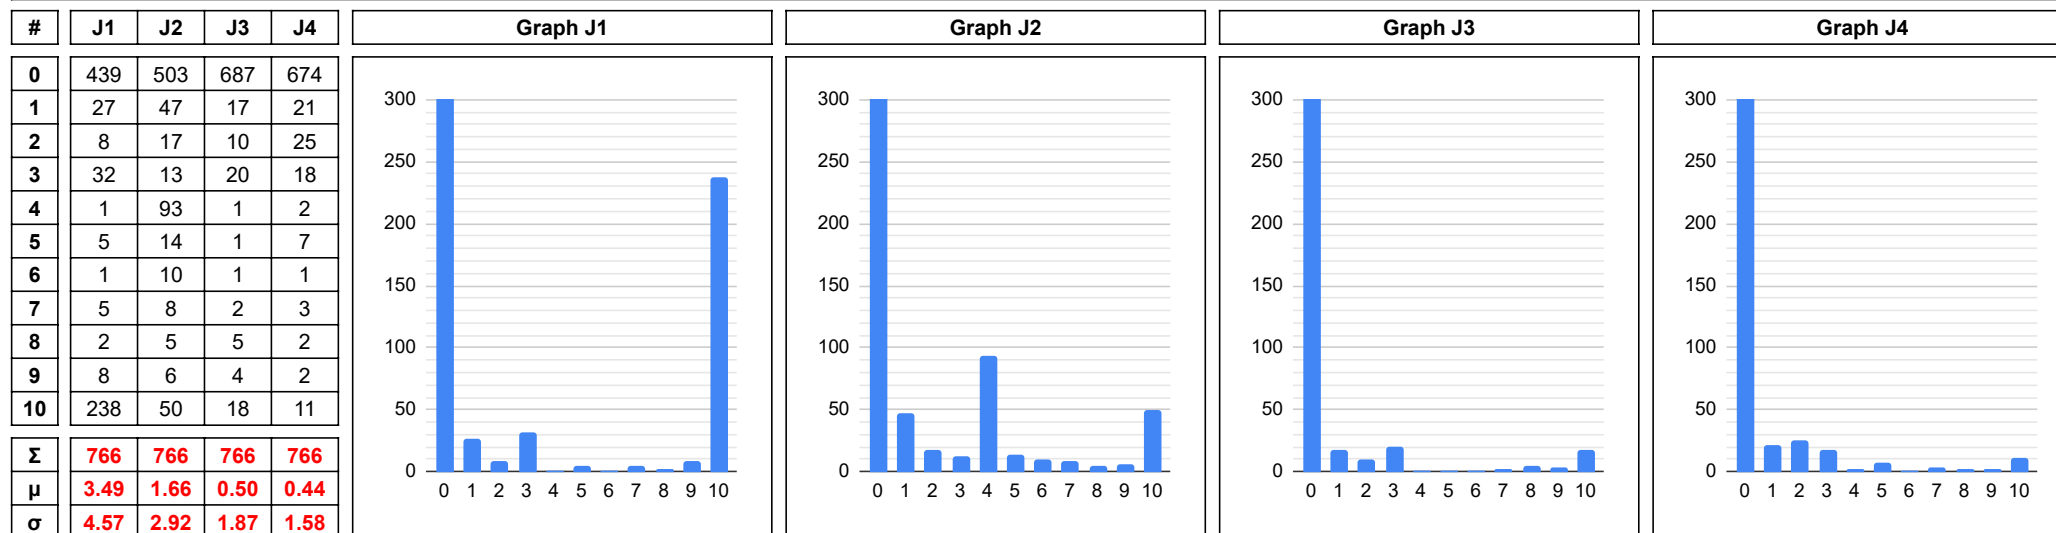

# Statistics of the 14th European Mathematical Cup

13th Dec 2025 - 21st Dec 2025

## Junior Category